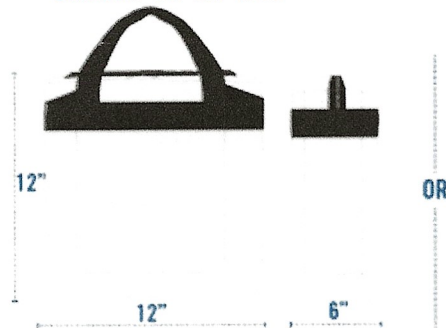

Approved Bags

- **Clear Tote** – Plastic, vinyl or PVC not to exceed 2”x6”x12”
- **Plastic Storage Bag** – Clear, one (1) gallon, resealable
- **Small Clutch Purse** – Approximately the size of a hand with or without a handle or strap. No larger than 4.5” x 6.5” with or without a handle or strap. Can be carried separately or within an approved plastic bag.

An exception will be made for medically necessary items after proper inspection at a gate designated for this purpose. Please limit the number of items you bring to the stadium on event days.

REVISED APPROVED BAGS

CLEAR TOTE
Plastic, vinyl or PVC and do not exceed 12”x6”x12”